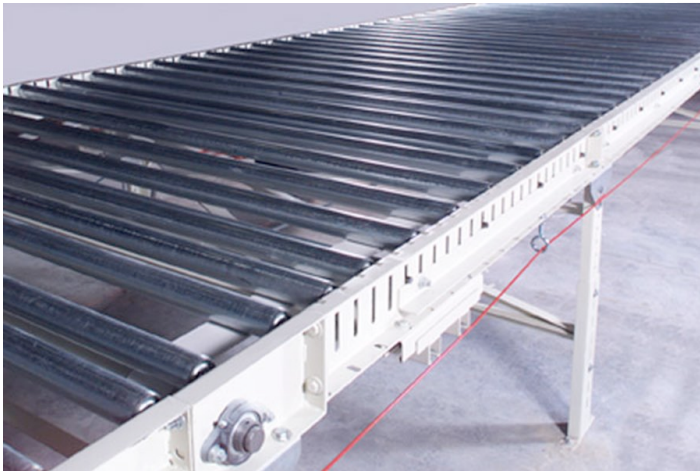

Belt-Driven Powered Live Roller

The Belt-Driven Powered Live Roller provides continuous product flow, indexing, or accumulation, and can be easily loaded and unloaded from either side.